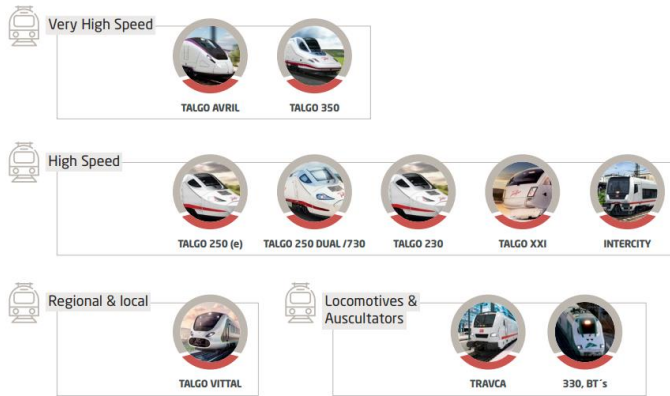

Products and services of the organisation

Maintenance equipment

Pit winches

- Model 2112
 - Single
 - Fixed tandem
 - Variable tandem
- Model 3112
 - Single
 - Fixed tandem
 - Variable tandem
- Model 4112
 - Single
 - Fixed tandem
 - Variable tandem

Measuring equipment

- E.V.A.
- D.S.R.
- E.M.O.
- Shuntado
- Manual gauges:
 - Measure diameter
 - Control wheel parameters
 - Wheelbase

Services

- Fleet Management
- Talvi
- T Smart
- Rolling diagnostics: SICOR
- Maintenance
- TIMMS: Talgo maintenance intelligence system
- Renovation of rolling stock